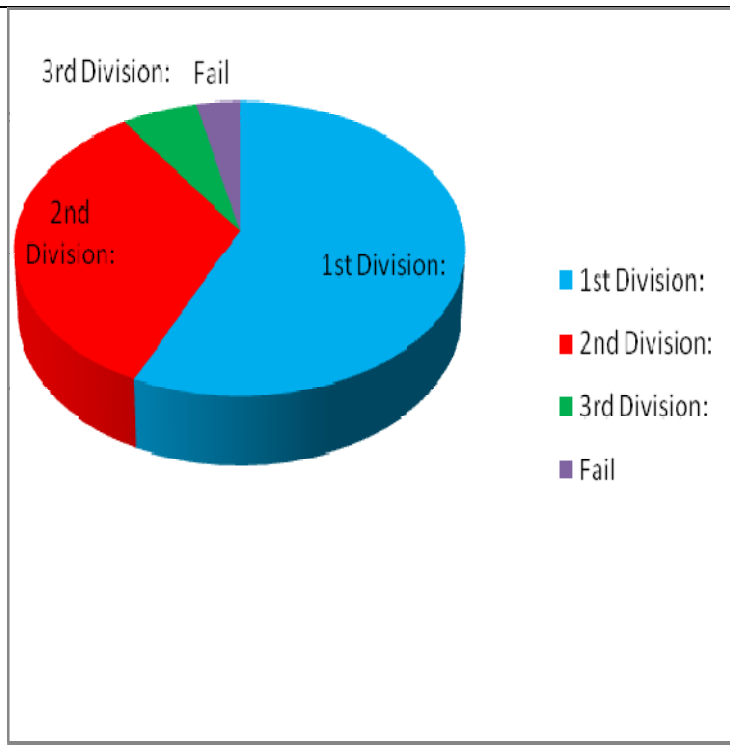

Total Candidates:	<b>6406</b>
Passed:	<b>6217</b>
Pass percentage:	<b>97.03%</b>
Total Niketans:	<b>221</b>
100% Passed Niketans	<b>147</b>
Positions:	<b>3</b>
1 <sup>st</sup> Division:	<b>4245</b>
2 <sup>nd</sup> Division:	<b>1713</b>
3 <sup>rd</sup> Division:	<b>258</b>
Distinction:	<b>686</b>
Star:	<b>1259</b>
Letters:	<b>11153</b>
<b>Highest Marks of Different Subjects</b>	
Assamese	<b>2</b>
Science	<b>6</b>
Advance Maths	<b>4</b>
G. Maths	<b>152</b>